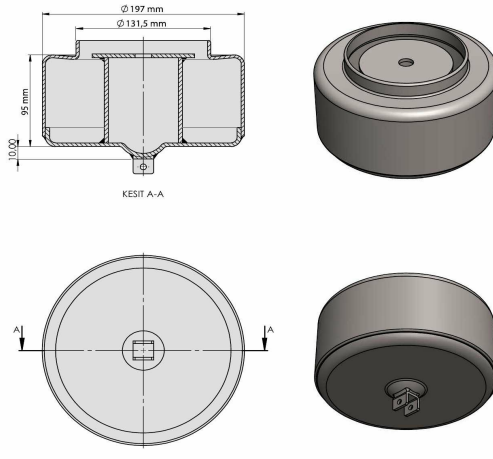

TRP - 1076

TRP-1076 AIR SPRING LOWER PISTON

OEM REFERENCES		CROSS REFERENCES	
		GOOD YEAR	1R12-763
		CONTITECH	4713 N
		AIRTECH	34713 P