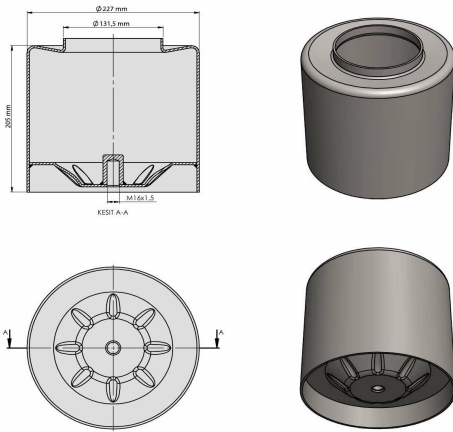

TRP - 1051

TRP-1051 MERCEDES REAR AIR SPRING LOWER PISTON

OEM REFERENCES		CROSS REFERENCES	
MERCEDES	9463200421	CONTITECH	4838 NP 01
MERCEDES	9423203821	BLACKTECH	RML 95949 C1
		AIRTECH	34838-01 K