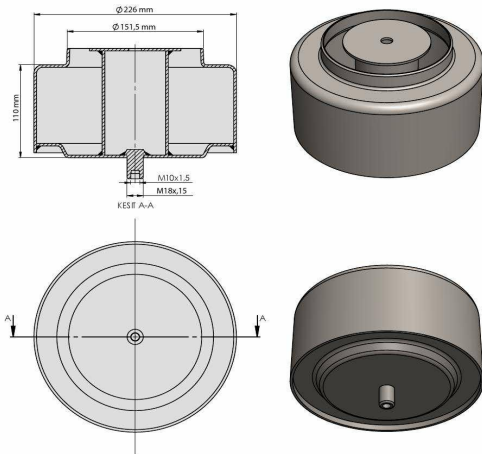

TRP - 1015

TRP-1015 BMC PROCİTY AIR SPRİNG LOWER PİSTON

OEM REFERENCES		CROSS REFERENCES	
BMC	53RS900056	BLACKTECH	RML 9772 C4
		CONTITECH	661 N P01