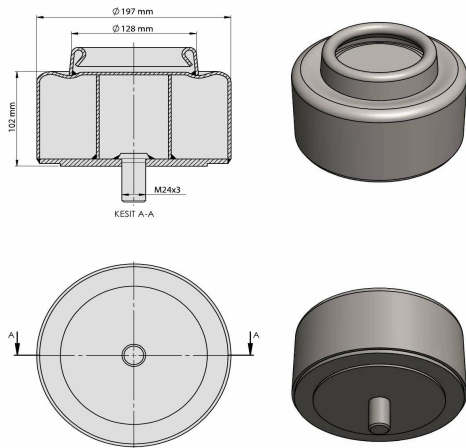

OEM REFERENCES		CROSS REFERENCES	
TEMSA	NK113120	PHOENIX	1 E 21 D
		AIRTECH	3782
		BLACKTECH	RML 99205 C
		CONTITECH	782 MB-2
		FIRESTONE	W01 095 0197
		GOOD YEAR	9013
		VIBRACOUSTIC	V 1 E 21 D

TRP - 1040

TRP-1040 BMC BELDE REAR AIR SPRING LOWER PISTON