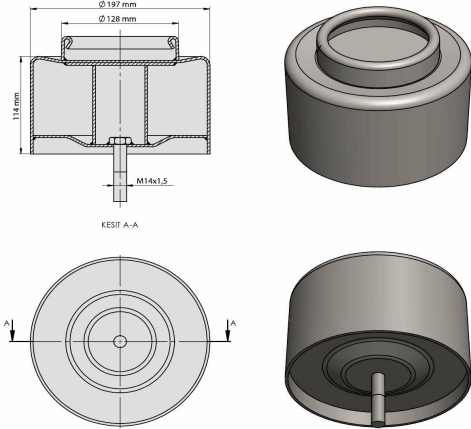

TRP - 1067

TRP-1067

IVECO AIR SPRING LOWER PISTON

OEM REFERENCES		CROSS REFERENCES	
IVECO	6144040	AIRTECH	3943
IVECO	8160165	GART	D276D/276.0.260
		FIRESTONE	W01 095 01 89
		DUNLOP	D11 S03
		CONTITECH	943 N
		BLACKTECH	RL 9054
		CF GOMMA	1S 285-1888809
		GOOD YEAR	9001