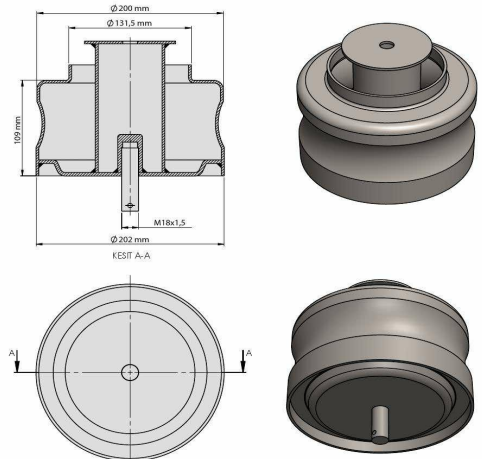

TRP - 1017

TRP-1017 BMC POWERBUS AIR SPRİNG LOWER PİSTON

OEM REFERENCES		CROSS REFERENCES	
BMC	53RS900083	BLACKTECH	RML 9755 C3