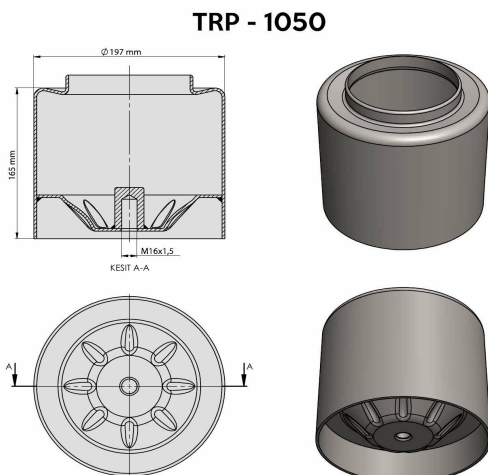

TRP-1050

MERCEDES REAR AIR SPRING LOWER PISTON

OEM REFERENCES		CROSS REFERENCES	
MERCEDES	9423202821	VIBRACOUSTIC	V 1 KD 21-1
MERCEDES	9413200418	AIRTECH	1 K 21-2
MERCEDES	9423200121	GOOD YEAR	9506
MERCEDES	9423280001	AIRTECH	34390-01K
MERCEDES	9423200221	BLACKTECH	RML 95401 C21
MERCEDES	9423204921	CONTITECH	4390 NP 01
		DUNLOP	D12T11
		FIRESTONE	W01 M58 8514