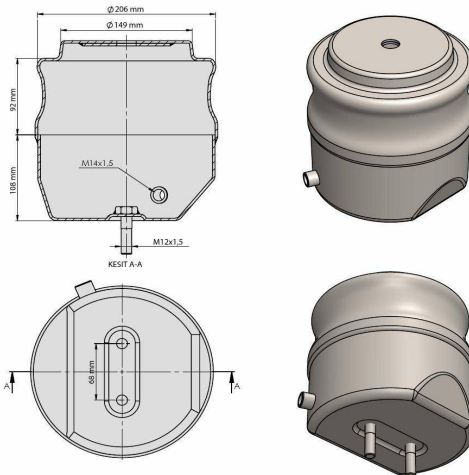

TRP - 1008

TRP-1008 MERCEDES 0403 FRONT AIR SPRING LOWER PISTON (RIGHT)

OEM REFERENCES		CROSS REFERENCES	
MERCEDES	3563202243	VIBRACOUSTIC	V 1 E 23
		GOOD YEAR	9050
		BLACKTECH	RL 9561-36
		PHOENIX	1 E 23
		CONTITECH	RZ 450-25