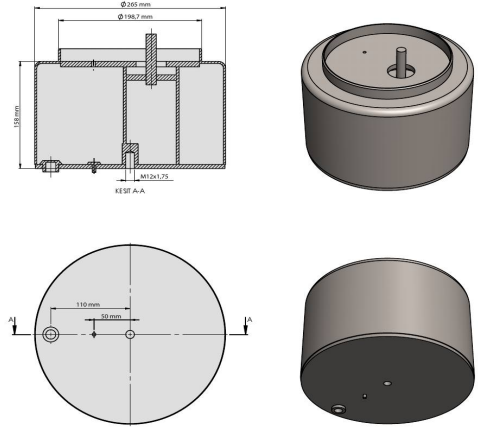

TRP - 1016

TRP-1016 OTOKAR AIR SPRİNG LOWER PİSTON

OEM REFERENCES		CROSS REFERENCES	
OTOKAR	16M0003652		AIRTECH