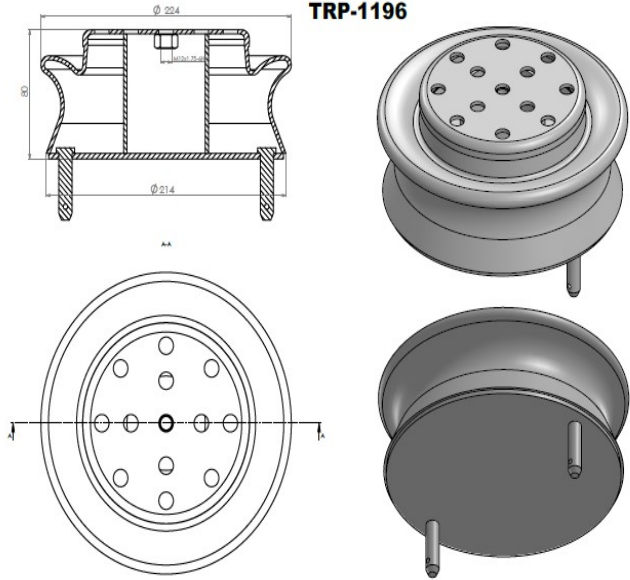

OEM REFERENCES		CROSS REFERENCES	
SCANIA	1723277**CA	GOODYEAR	1R11710
		PHOENIX	1DK22E6
		DUNLOPFR	D13B25

TRP-1196

TRP-1196 AIR SPRING PISTON