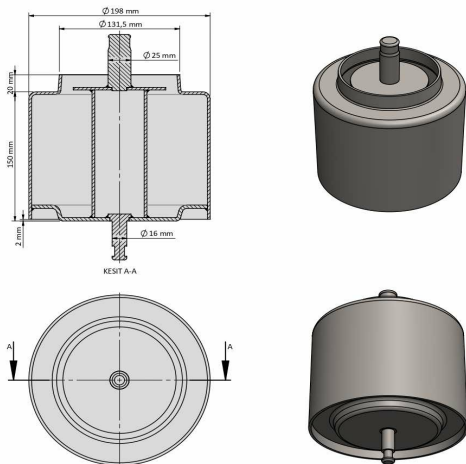

TRP-1107

OEM REFERENCES		CROSS REFERENCES	
VOLVO	20909150	GOOD YEAR	1R11-857
VOLVO	21321521		
VOLVO	21321515		

TRP - 1108

TRP-1108

OEM REFERENCES		CROSS REFERENCES	

TRP - 1109

TRP-1109 AIR SPRING LOWER PISTON