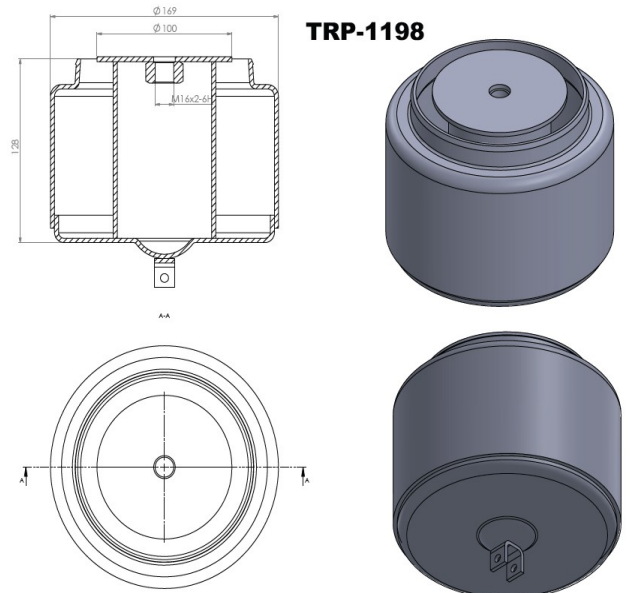

OEM REFERENCES		CROSS REFERENCES	
SCANIA	1349708	CONTITECH	6703NP01
SCANIA	1386198	PHOENIX	1DF23B3
SCANIA	1362143	GOODYEAR	566263532

TRP-1198

TRP-1198 AIR SPRING PISTON