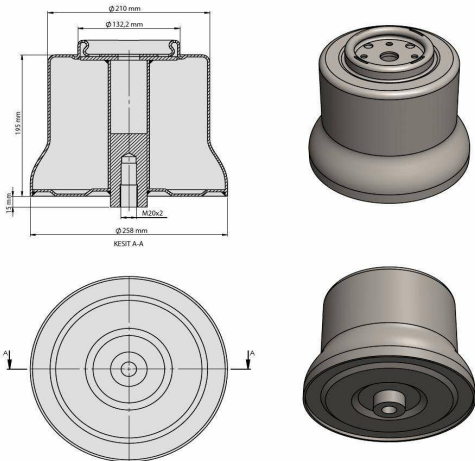

TRP - 1010

TRP-1010 MAN FORTUNA REAR AIR SPRING LOWER PISTON

OEM REFERENCES		CROSS REFERENCES	
MAN	81436030075		
MAN	36436030009		
MAN	81998101118