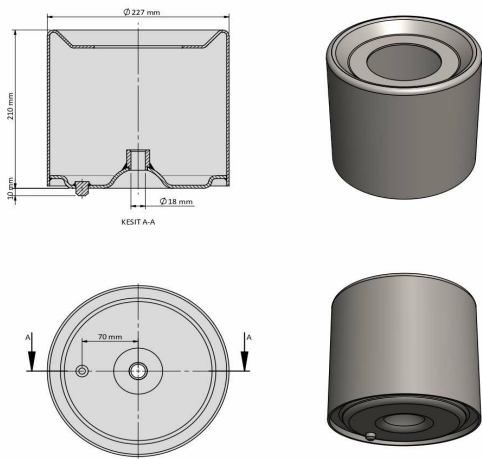

TRP - 1111

TRP-1111

OEM REFERENCES		CROSS REFERENCES	
SCANIA	1440294	CONTITECH	4913 NP 02
SCANIA	1379392	DUNLOP	D14B42
		VIBRACOUSTIC	V 1 D 28 H-16
		PHOENIX	1 D 28 H-16
		GOOD YEAR	1R14-753
		CF GOMMA	1T 19E-93
		FIRESTONE	1T19L-14 095-0500
		FIRESTONE	1T19FR-13 M58 8098
		FIRESTONE	1T19F-14 095 0366
		BLACKTECH	RML 75024 C
		AIRTECH	34913 K