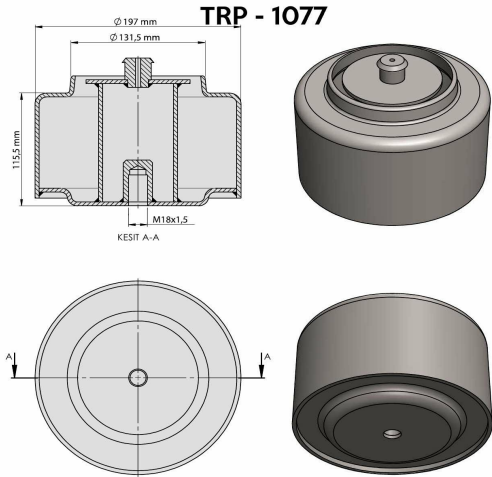

OEM REFERENCES		CROSS REFERENCES	
BMC	53RS900142		

TRP - 1044

TRP-1044

MERCEDES CONNECTO REAR AIR SPRING LOWER PISTON

OEM REFERENCES		CROSS REFERENCES	
MERCEDES	0003270018	CONTITECH	644 NP 21
MERCEDES	6283200425		