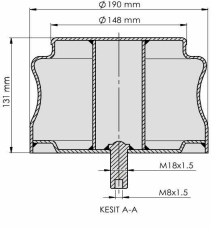

TRP-1024

TRP-1024

OTOKAR AIR SPRING LOWER PISTON

OEM REFERENCES		CROSS REFERENCES	
OTOKAR	16F0003652AC		

TRP-1025

TÜRKKAR AIR SPRING LOWER PISTON

OEM REFERENCES		CROSS REFERENCES	

TRP - 1026

TRP-1026

İVECO FRONT AIR SPRING LOWER PISTON

OEM REFERENCES		CROSS REFERENCES	
IVECO	41289379	BLACKTECH	RML79379C
		CF GOMMA	1TS27026C
		CF GOMMA	7501207529