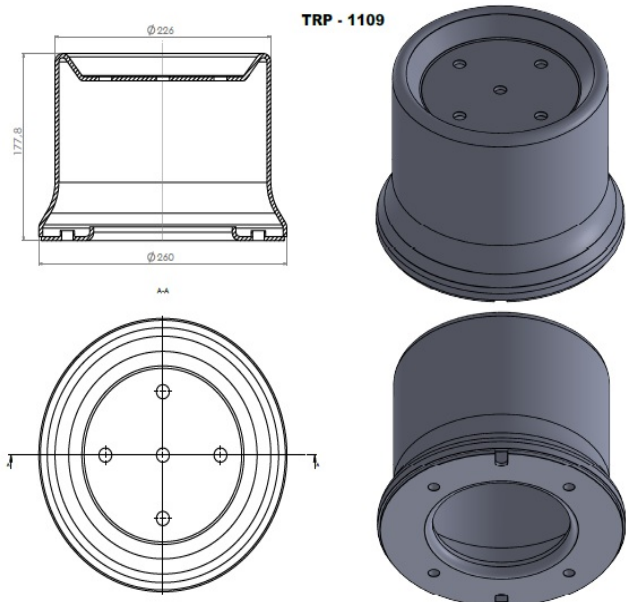

TRP-1107

OEM REFERENCES		CROSS REFERENCES	
VOLVO	20909150	GOOD YEAR	1R11-857
VOLVO	21321521		
VOLVO	21321515		

TRP - 1108

TRP-1108

OEM REFERENCES		CROSS REFERENCES	

TRP - 1109

TRP-1109 AIR SPRING LOWER PISTON