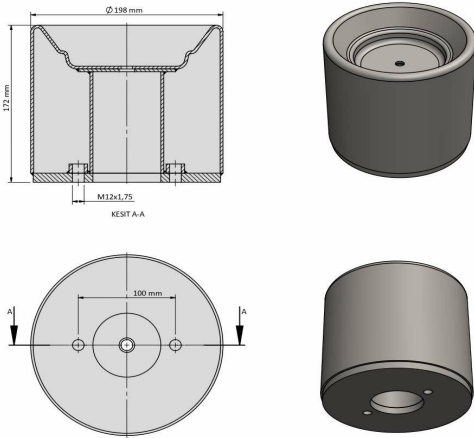

TRP - 1113

TRP-1113

OEM REFERENCES

CROSS REFERENCES

OEM REFERENCES		CROSS REFERENCES	
		DUNLOP	00980B
		FIRESTONE	W01 M58 7074
		GOOD YEAR	1R11-106
		PHOENIX	1 DK 21 A-31
		VIBRACOUSTIC	V 1 DK 21 A-31
		CONTITECH	4157 NP 03
		BLACKTECH	RML 75268 CP3