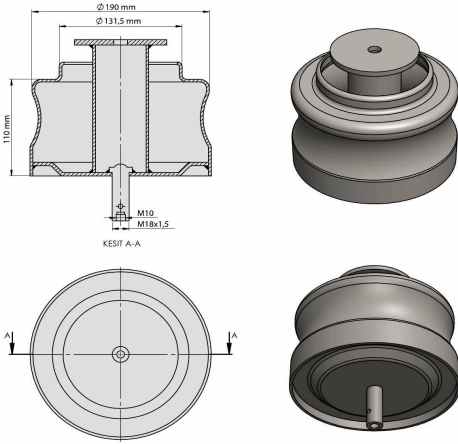

TRP - 1039

TRP-1039 TEMSA AVENUE REAR AIR SPRING LOWER PISTON