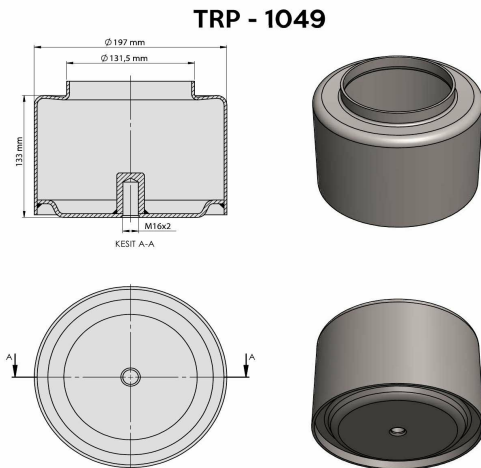

TRP-1049

DAF AIR SPRING LOWER PISTON

OEM REFERENCES		CROSS REFERENCES	
DAF	0392022	GOOD YEAR	1R11-798
DAF	0392011	FIRESTONE	W01 M58 8683
		AIRTECH	38683 K
		VIBRACOUSTIC	V 1 DF 18-2
		BLACKTECH	RML 7998 C1
		CONTITECH	887 M K1
		PHOENIX	1 DF18-2