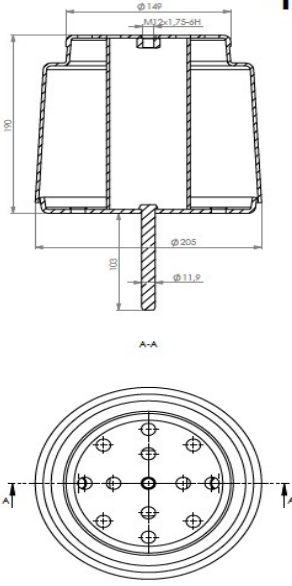

TRP-1178

TRP-1178 AIR SPRING PISTON

OEM REFERENCES		CROSS REFERENCES	
SCANIA	4926809	BLACKTECH	RML 70305 C
Scania	1440305	AIRTECH	330305 K
ROR / Meritor	MLF7143		
Scania	492680		
ZC	ZG407380008