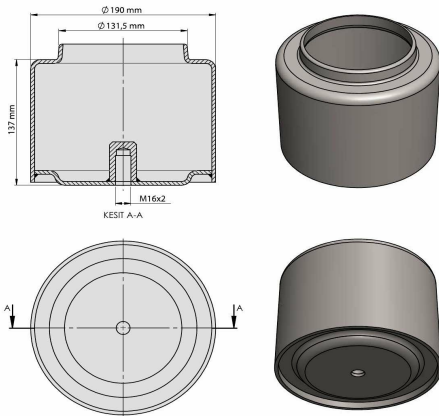

TRP - 1094

TRP-1094 DAF AIR SPRING LOWER PISTON

OEM REFERENCES		CROSS REFERENCES	
DAF	0392022	FIRESTONE	W01 M58 8683
DAF	0392011	CONTITECH	887 M K1
		BLACKTECH	RML 7998 C1
		AIRTECH	38683 K
		VIBRACOUSTIC	V 1 DF 18-2
		GOOD YEAR	1R11-798 1
		PHOENIX	DF 18-2