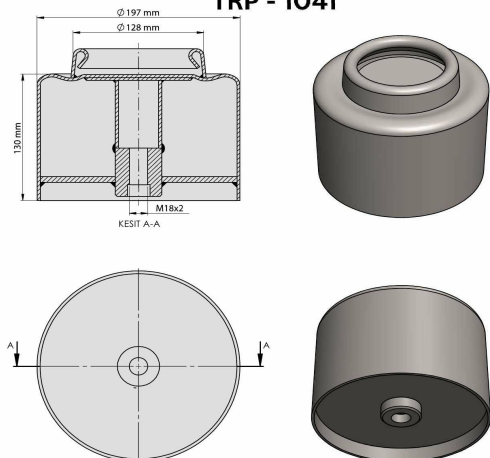

OEM REFERENCES		CROSS REFERENCES	
BMC	53RS900144	BLACKTECH	RL 9827
BMC	7B70311		

TRP - 1041

TRP-1041 MAN FRONT AIR SPRING LOWER PISTON