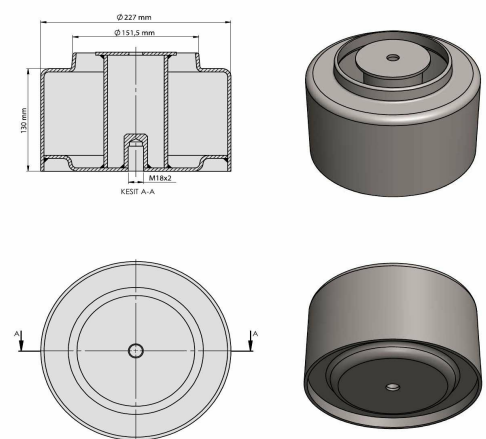

TRP - 1073

TRP-1073 AIR SPRING LOWER PISTON

OEM REFERENCES		CROSS REFERENCES	
		CONTITECH	661 NP 05