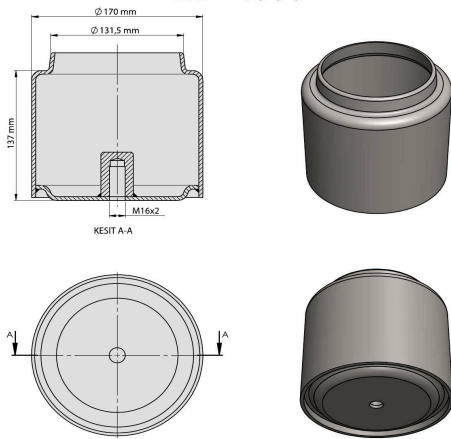

TRP - 1096

TRP-1096 DAF AIR SPRING LOWER PISTON