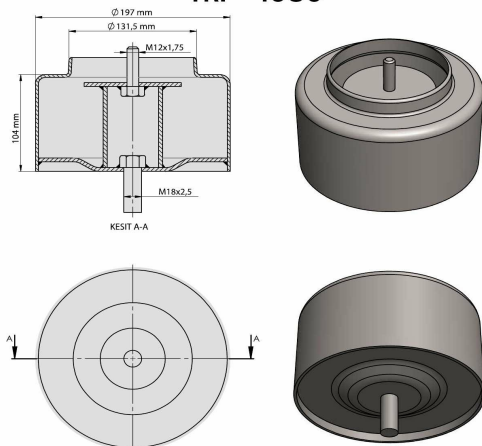

OEM REFERENCES		CROSS REFERENCES	
		CONTITECH	4483 N1 P06

TRP - 1080

TRP-1080 AIR SPRING LOWER PISTON