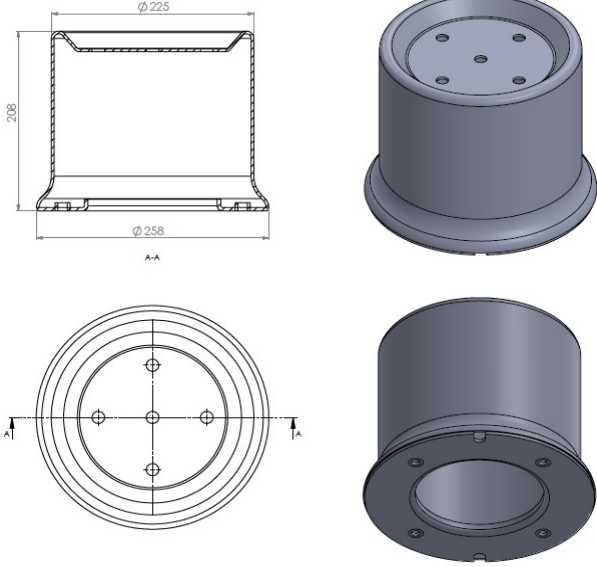

TRP-1201

TRP-1201 AIR SPRING PISTON

OEM REFERENCES		CROSS REFERENCES	
SAF	3.229.0013.00	CONTITECH	912 MB
SAF	3.229.0006.01	AIRTECH	3912 K
HENDRICKSON	507782	BLACKTECH	RML 71314 C
SAF	2.229.0005.00	FIRESTONE	W01 M58 8762