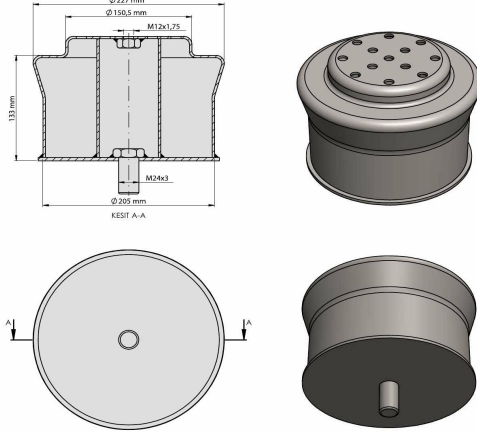

TRP - 1042

TRP-1042

TEMSA AVENUE FRONT AIR SPRING LOWER PISTON

OEM REFERENCES		CROSS REFERENCES	
TEMSA	NK114120	CONTITECH	876 MB
		BLACKTECH	RML 9987 C
		AIRTECH	3876 K

TRP - 1043

TRP-1043

BMC BELDE FRONT AIR SPRING LOWER PISTON