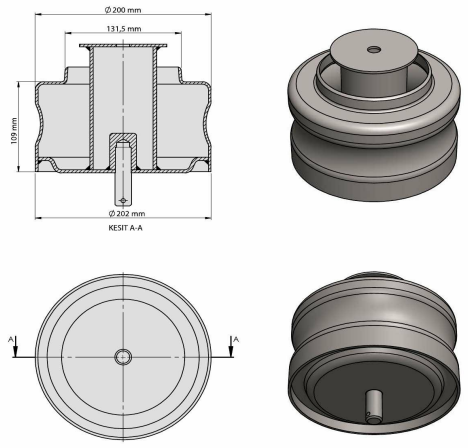

TRP - 1037

TRP-1037 BMC PROBUS AIR SPRING LOWER PISTON

OEM REFERENCES		CROSS REFERENCES