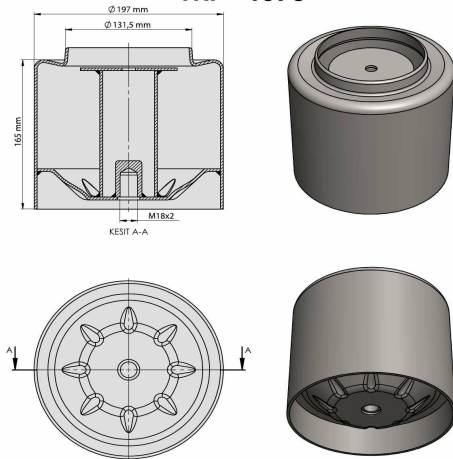

OEM REFERENCES		CROSS REFERENCES	
BMC	53RS900083	BLACKTECH	RML 9755 C3

TRP - 1079

TRP-1079 AIR SPRING LOWER PISTON