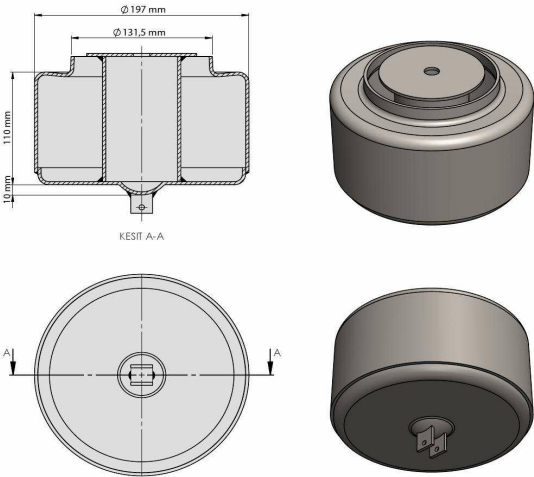

TRP - 1022

TRP-1022 VOLVO AIR SPRING LOWER PISTON

OEM REFERENCES		CROSS REFERENCES	
VOLVO	1076595	GOOD YEAR	1R12-763
		CONTITECH	4713 N P04
		AIRTECH	34713 P