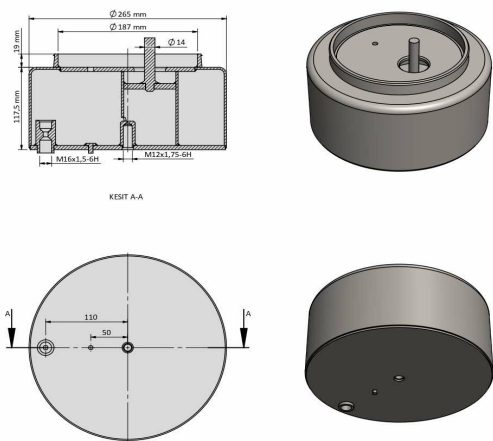

TRP - 1114

TRP-1114

OEM REFERENCES

CROSS REFERENCES

OEM REFERENCES		CROSS REFERENCES