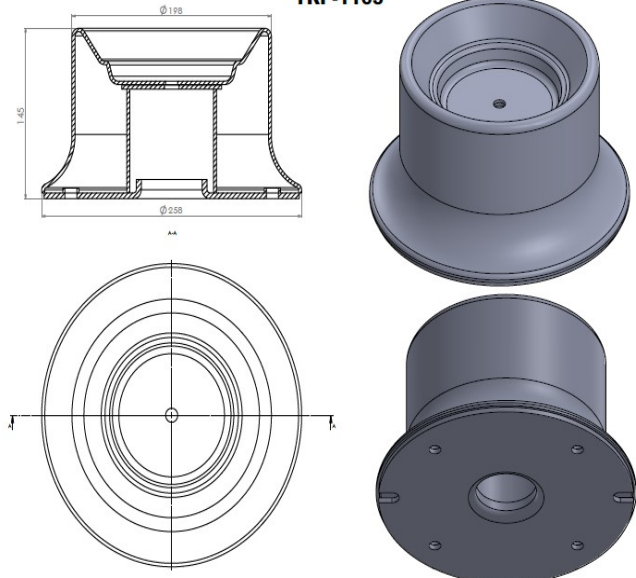

TRP-1163

TRP-1163 AIR SPRING PISTON AMERICAN TYPE

OEM REFERENCES		CROSS REFERENCES	
HENDRICKSON	C20127	FIRESTONE	W01 358 9508
		AIRTECH	34156-01K
		BLACKTECH	RML 75267 C7
		CONTITECH	4156 NP 07
		VIBRACOUSTIC	V 1DK 23 K-28