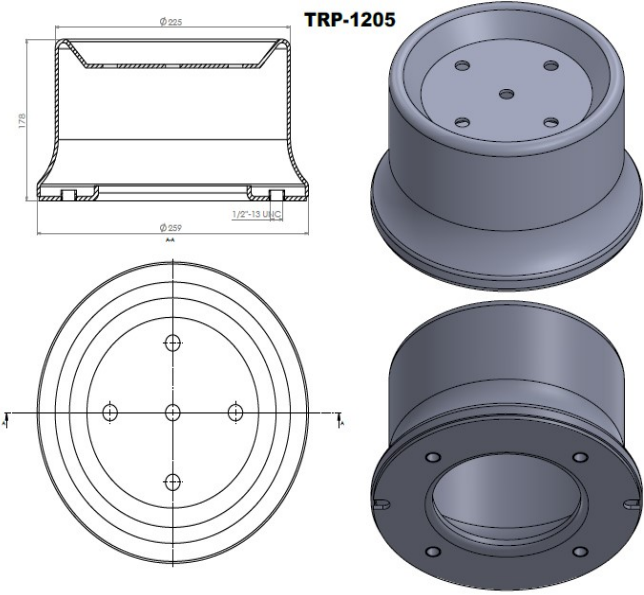

TRP-1205

TRP-1205 AIR SPRING PISTON

OEM REFERENCES		CROSS REFERENCES	
NEWAY	905 57 076/077	GOODYEAR	1R13-038
NEWAY	905.57.077	FIRESTONE	W01 358 9122
HENDRICKSON	B 3467	CONTITECH	11 10.5-21 A 313
HENDRICKSON	506003	BLACKTECH	RML 7922 C3
HENDRICKSON	36514-8	AIRTECH	3813-05 K
HENDRICKSON	36514-2