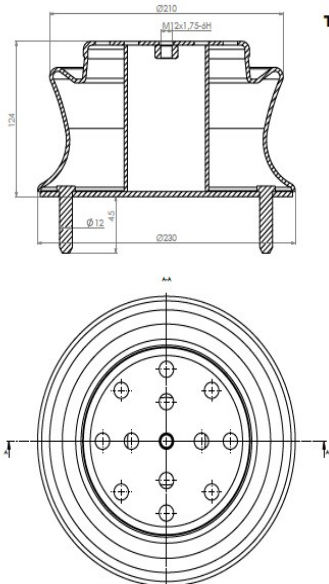

TRP-1193

TRP-1193 AIR SPRING PISTON

OEM REFERENCES		CROSS REFERENCES	
SCANIA	1440301	FIRESTONE	W01S158192
SCANIA	470920	GOODYEAR	1R13160
SCANIA	488265	PHOENIX	1DF23B1