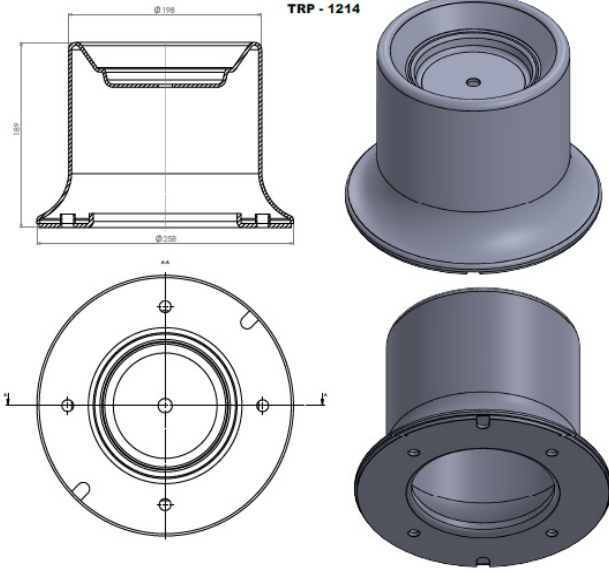

TRP-1214 AIR SPRING PISTON

OEM REFERENCES		CROSS REFERENCES	
UJA0894		DUNLOP	PNP 311370000
H2500425		VIBRACOUSTIC	V 1 DK 23 L-40
21215894		FIRESTONE	W01 M58 7548
		CONTITECH	4159 NP14
		AIRTECH	34159-02 K