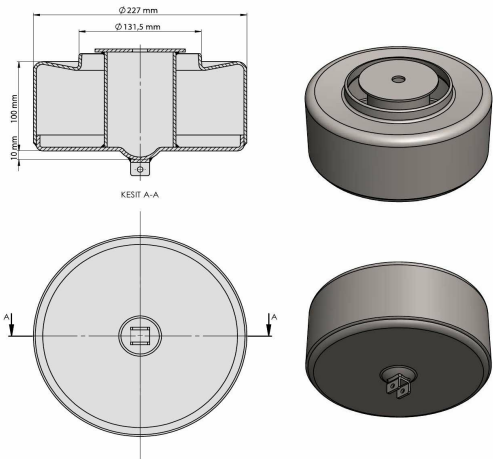

TRP - 1075

TRP-1075 VOLVO AIR SPRING LOWER PISTON

OEM REFERENCES		CROSS REFERENCES	
VOLVO	1629782	CONTITECH	4925 N - 6609 N P01
VOLVO	1075365	AIRTECH	34925 K - 36762 K
VOLVO	20554761	BLACKTECH	RML 74925 C - RML 74762 C
VOLVO	20452138