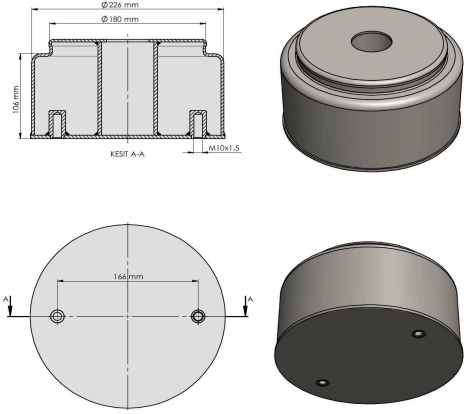

TRP-1003

TRP-1003 İKARUS FRONT AİR SPRİNG LOWER PİSTON

OEM REFERENCES

CROSS REFERENCES

OEM REFERENCES		CROSS REFERENCES