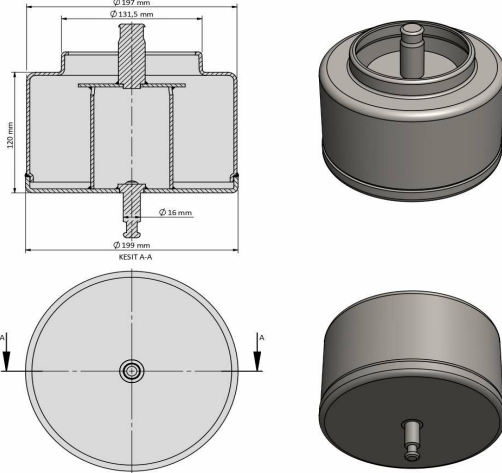

OEM REFERENCES		CROSS REFERENCES	

TRP - 1153

TRP-1153