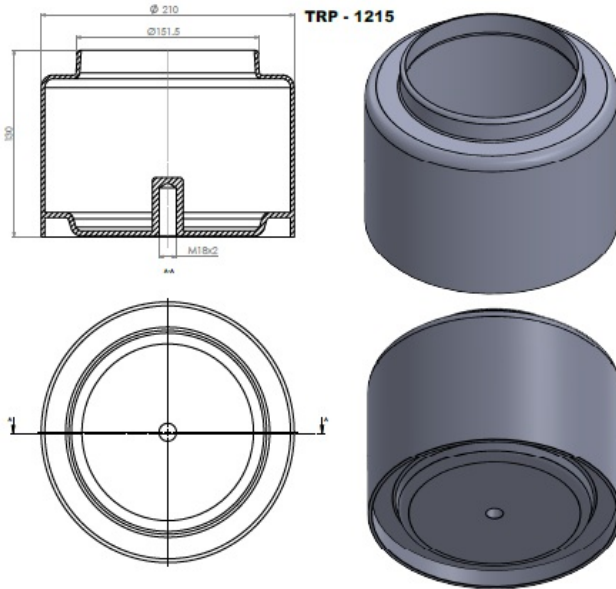

TRP-1215 DAF AIR SPRING LOWER PISTON

OEM REFERENCES		CROSS REFERENCES	
DAF	5015338		
DAF	45015338		
DAF	30023245