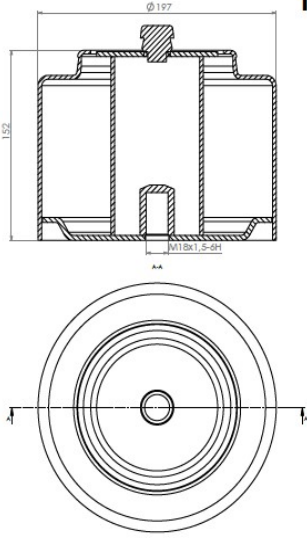

TRP-1189

TRP-1189 BMC NEOCITY REAR AIR SPRING LOWER PISTON

OEM REFERENCES		CROSS REFERENCES	
BMC	31100153510	BMC	KMC35372034