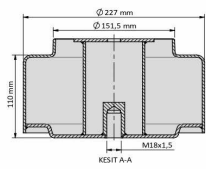

TRP-1103

OEM REFERENCES		CROSS REFERENCES	

TRP - 1104

TRP-1104

OEM REFERENCES		CROSS REFERENCES	
HENDRICKSON		CONTITECH	661 NP 04
		BLACKTECH	RML 9772 C4

TRP-1105

OEM REFERENCES		CROSS REFERENCES