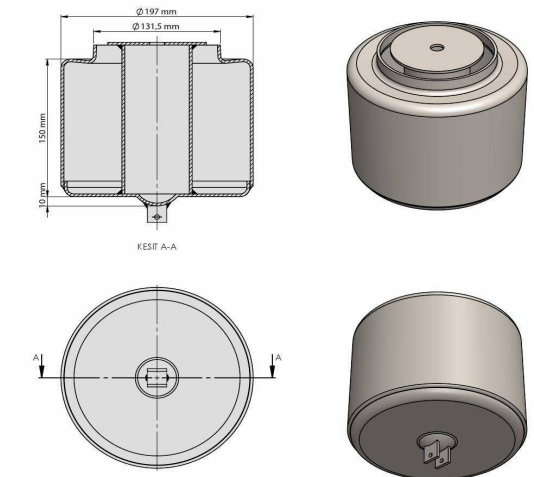

TRP - 1023

TRP-1023 VOLVO AIR SPRING LOWER PISTON

OEM REFERENCES		CROSS REFERENCES	
VOLVO	3950209	CONTITECH	782 MB-3
VOLVO	1076594	FIRESTONE	W01 095 0197
		GOOD YEAR	9013
		PHOENIX	1 E 21 D
		VIBRAACOUSTIC	V 1 E 21 D
		BLACKTECH	RML 99205C
		AIRTECH	3782