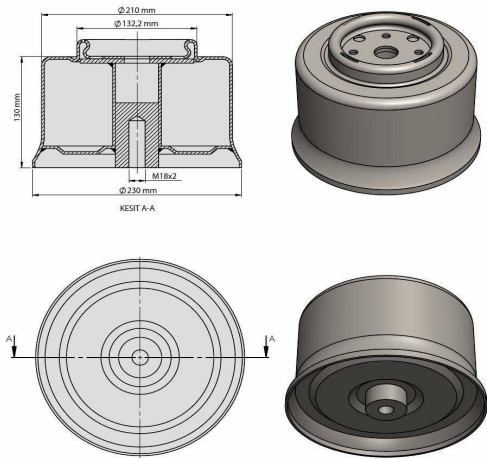

TRP - 1009

TRP-1009 MAN FORTUNA FRONT AIR SPRING LOWER PISTON

OEM REFERENCES		CROSS REFERENCES	
MAN	81436030062	VIBRACOUSTIC	V1 F 21 C-5
MAN	81998101117	PHOENIX	1 F 21 C-5
MAN	81436010033	GOOD YEAR	9015
MAN	81436010036	DUNLOP	D12 S05
MAN	81436030037	AIRTECH	3916
MAN	81436030055	CONTITECH	916 N1
MAN	36436030008	BLACKTECH	RL 9027
		FIRESTONE	W01 095 0555