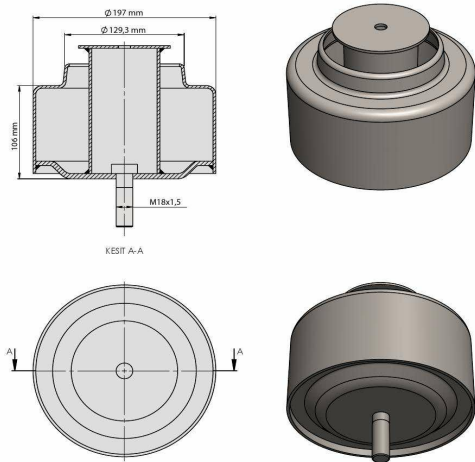

TRP - 1019

TRP-1019 BMC PROBUS AIR SPRING LOWER PISTON

OEM REFERENCES		CROSS REFERENCES	
BMC	53RS900083	BLACKTECH	RML 9755 C3