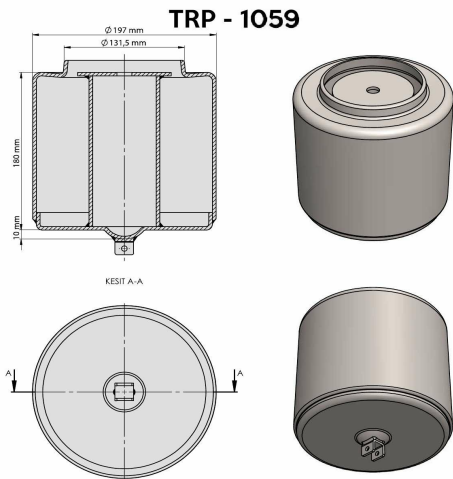

TRP-1059 AIR SPRING LOWER PISTON

OEM REFERENCES		CROSS REFERENCES	
VOLVO	1629780	CONTITECH	9780 N
		AIRTECH	39780 K