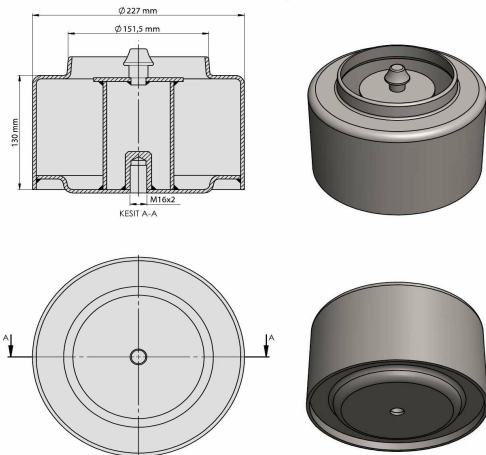

TRP - 1074

TRP-1074 DAF AIR SPRING LOWER PISTON

OEM REFERENCES		CROSS REFERENCES	
DAF	0526651	GOOD YEAR	1R12-768
		FIRESTONE	W01 M58 87 01
		CONTITECH	836 MB K6
		BLACKTECH	RML 7947 C6
		AIRTECH	3836-06K
		PHOENIX	1DF 25-15
		VIBRACOUSTIC	V 1 DF 25-15