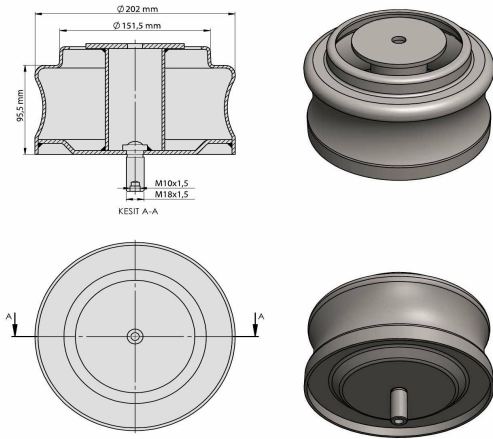

TRP - 1042

TRP-1042

TEMSA AVENUE FRONT AIR SPRING LOWER PISTON

OEM REFERENCES		CROSS REFERENCES	
TEMSA	NK114120	CONTITECH	876 MB
		BLACKTECH	RML 9987 C
		AIRTECH	3876 K