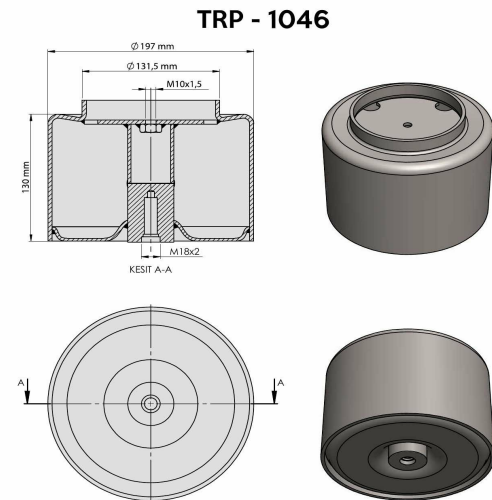

TRP-1046

MAN AIR SPRING LOWER PISTON

OEM REFERENCES		CROSS REFERENCES	
MAN	81436006042		
MAN	81998101120		
MAN	36436030011		
MAN	81436030060