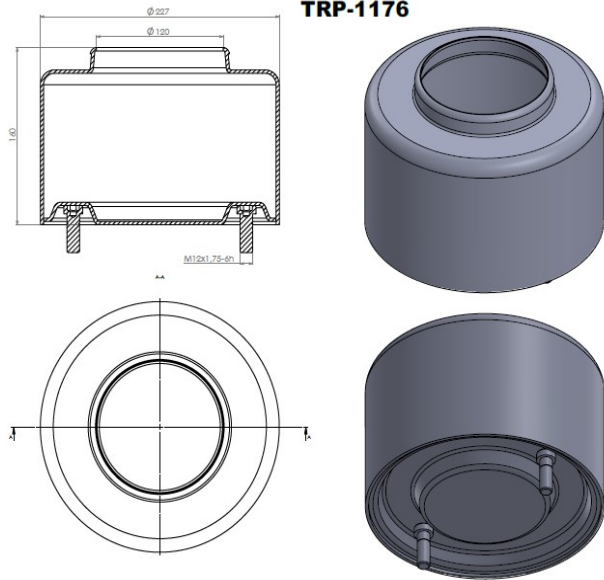

TRP-1176 AIR SPRING LOWER PISTON

OEM REFERENCES		CROSS REFERENCES