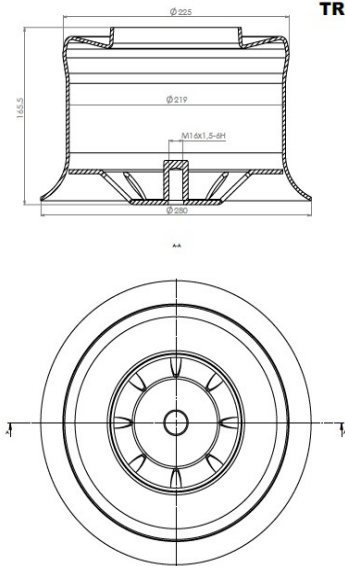

TRP-1180

TRP-1180 AIR SPRING LOWER PISTON

OEM REFERENCES		CROSS REFERENCES	
Mercedes-Benz	A9743200217	CONTITECH	4757 NP 29
Mercedes-Benz	9423203221	BLACKTECH	RML 95868 C29
Mercedes-Benz	A9743200417	AIRTECH	34757-29 K
Mercedes-Benz	A9423203221	GOODYEAR	9520
Mercedes-Benz	9743200217		
Mercedes-Benz	9743200417