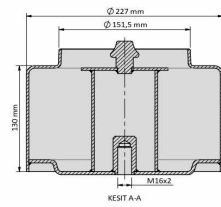

TEMSA AIR SPRING LOWER PISTON

OEM REFERENCES		CROSS REFERENCES	

TRP - 1151

TRP-1151