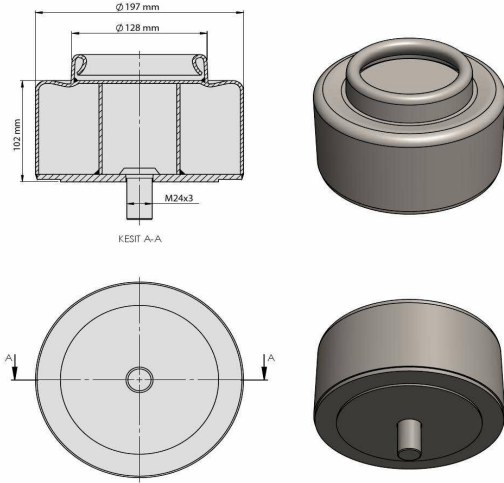

TRP - 1018

TRP-1018 BMC PROCITY AIR SPRING LOWER PISTON

OEM REFERENCES		CROSS REFERENCES	
BMC	53RS900144		
BMC	7B70311