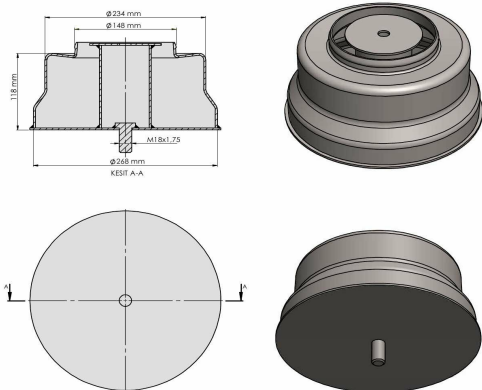

OEM REFERENCES		CROSS REFERENCES	

TRP-1012

TRP-1012 HYUNDAI REAR AIR SPRING LOWER PISTON

OEM REFERENCES		CROSS REFERENCES	

TRP-1013

TRP-1013 PNEUMATIC DOOR PISTON

OEM REFERENCES		CROSS REFERENCES	

TRP-1014