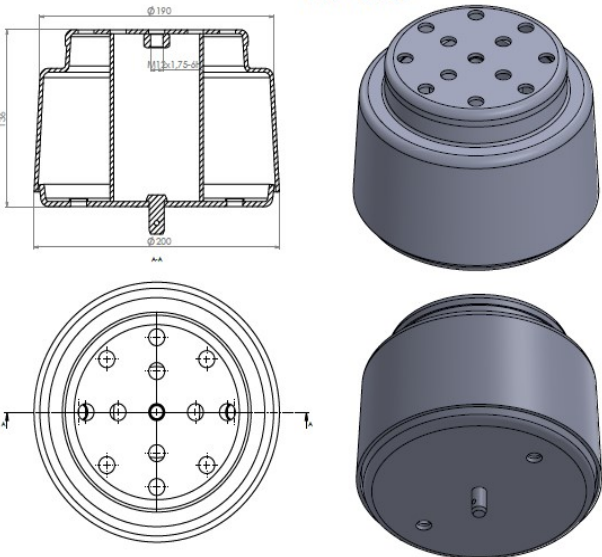

TRP-1203

TRP-1203 AIR SPRING PISTON

OEM REFERENCES		CROSS REFERENCES	
SCANIA	1440307	GOODYEAR	1R 11 845
SCANIA	475149	BLACKTECH	RML 70307 C
SCANIA	1440860	AIRTECH	330307 K