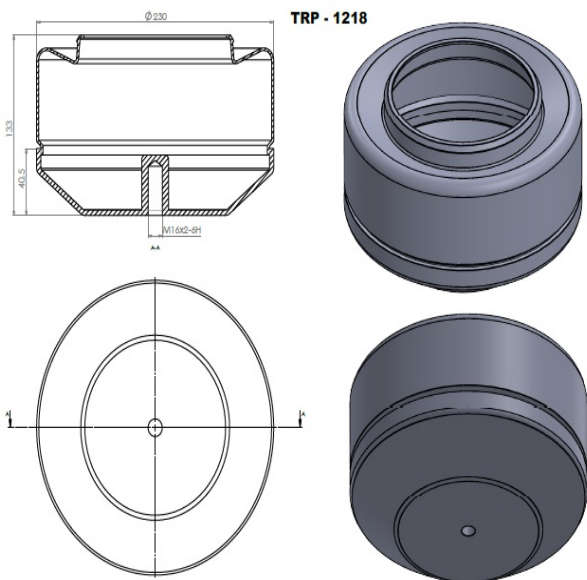

TRP-1218 DAF AIR SPRING LOWER PISTON

OEM REFERENCES		CROSS REFERENCES	
DAF	1 883 826	CONTITECH	6754 N P02