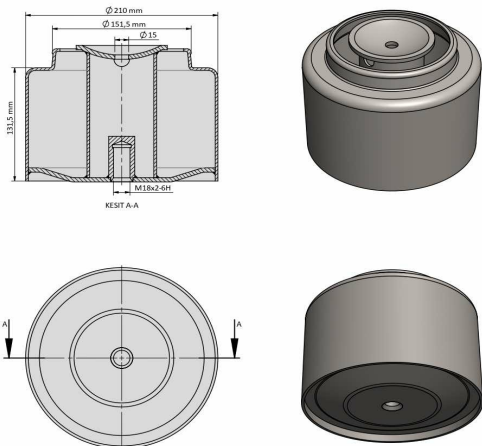

TRP - 1124

TRP-1124

OEM REFERENCES		CROSS REFERENCES