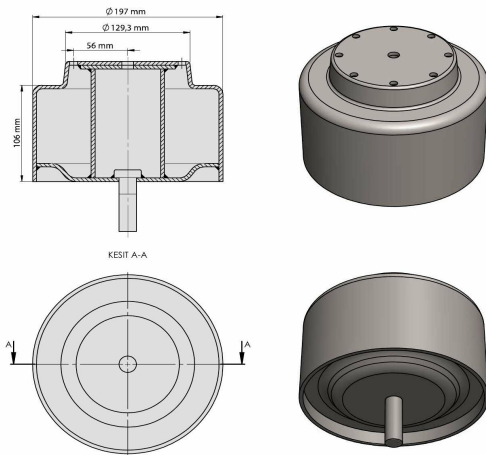

TRP - 1078

TRP-1078 BMC AIR SPRING LOWER PISTON