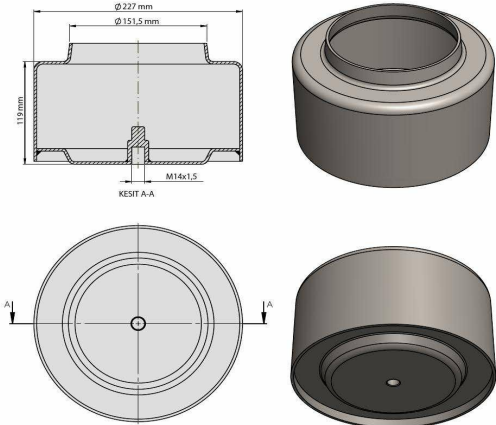

TRP - 1005

TRP-1005 SETRA FRONT AİR SPRİNG LOWER PİSTON

OEM REFERENCES

CROSS REFERENCES

OEM REFERENCES		CROSS REFERENCES	
VOLVO	1137888	PHOENIX	1E 25
SETRA	107231010104D	VIBRACOUSTIC	1 E 25 (-2)
MERCEDES	4103270001	FIRESTONE	W01 095 0021
SETRA	4731012000	DUNLOP	D12S02
		GOOD YEAR	8018
		CF GOMMA	1S 310-28-RF
		CONTITECH	661 N