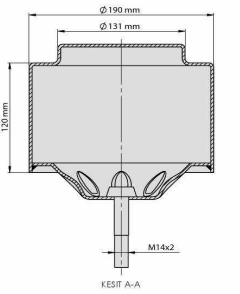

TRP-1024

TRP-1024

OTOKAR AIR SPRING LOWER PISTON

OEM REFERENCES		CROSS REFERENCES	
OTOKAR	16F0003652AC		

TRP-1025

TÜRKKAR AIR SPRING LOWER PISTON

OEM REFERENCES		CROSS REFERENCES	

TRP - 1026