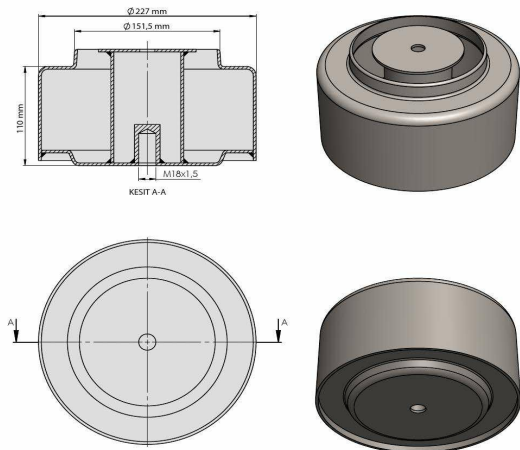

TRP - 1020

TRP-1020 BMC PROBUS AIR SPRING LOWER PISTON

OEM REFERENCES		CROSS REFERENCES