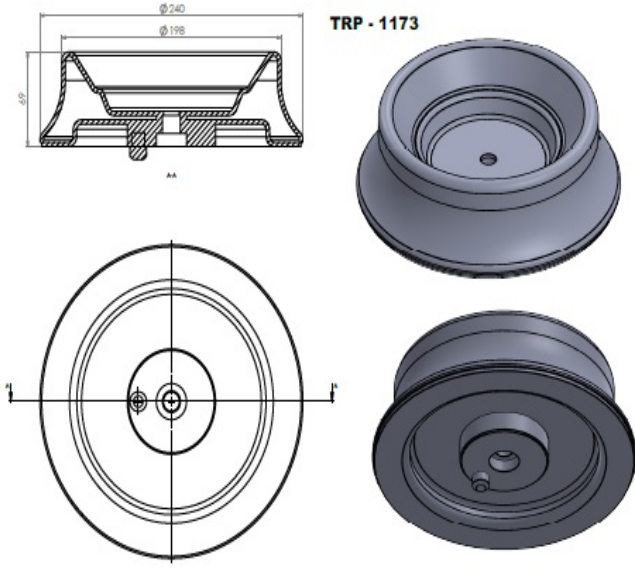

TRP-1173 AIR SPRING PISTON

OEM REFERENCES		CROSS REFERENCES	
VOLVO	61352305981	CONTITECH	4563N