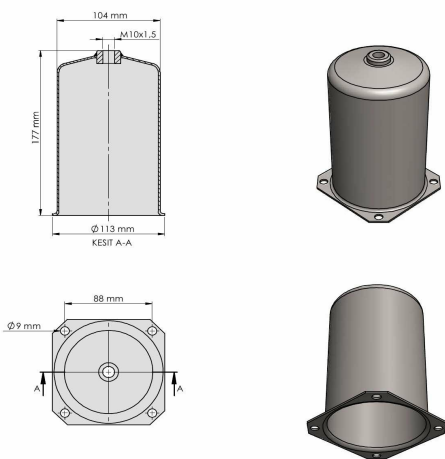

OEM REFERENCES		CROSS REFERENCES	

TRP-1012

TRP-1012 HYUNDAI REAR AIR SPRING LOWER PISTON

OEM REFERENCES		CROSS REFERENCES	

TRP-1013

TRP-1013 PNEUMATIC DOOR PISTON

OEM REFERENCES		CROSS REFERENCES	

TRP-1014