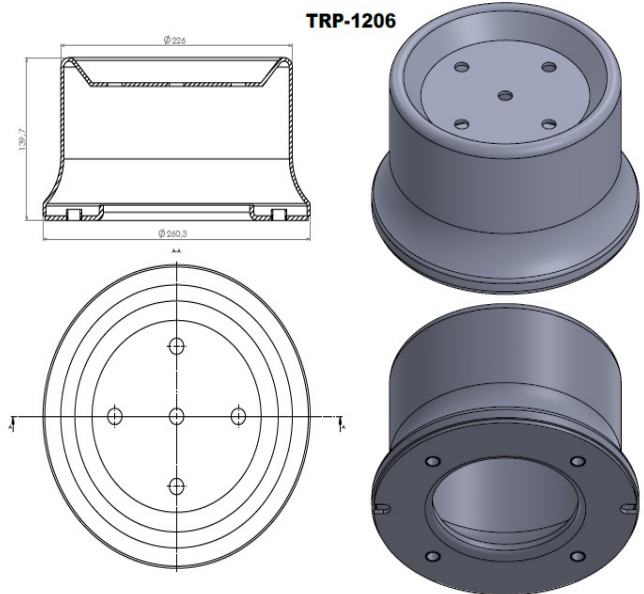

TRP-1206

TRP-1206 AIR SPRING PISTON

OEM REFERENCES		CROSS REFERENCES	
NEWAY	90557052	GOODYEAR	1R13043
REYCOGRANNING	1288202	FABIO	932901349121C
RIDEWELL	1003589121C	GOODYEAR	1R13049

TRP-1212 AIR SPRING PISTON