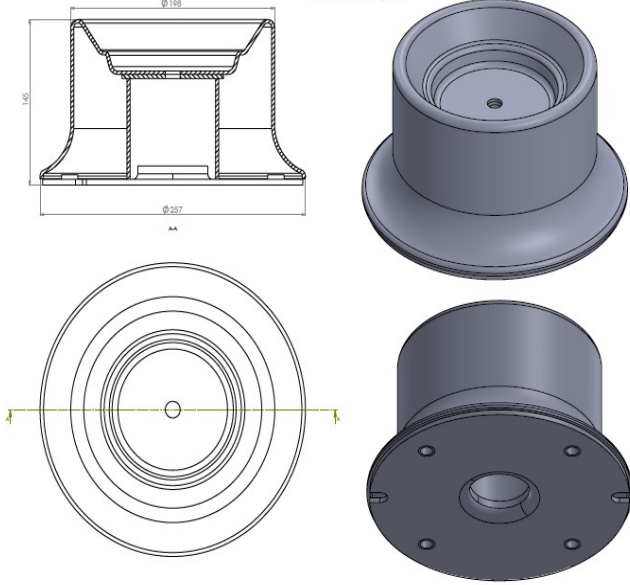

TRP-1194

TRP-1194 AIR SPRING PISTON