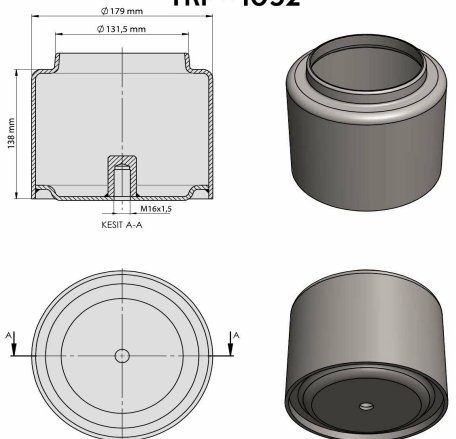

TRP - 1092

TRP-1092 DAF AIR SPRING LOWER PISTON

OEM REFERENCES		CROSS REFERENCES	
DAF	1266382	AIRTECH	3887-33 K
ARVIN-MERITOR	MLF7052	FIRESTONE	W01 M58 8682
		CONTITECH	887 M K3