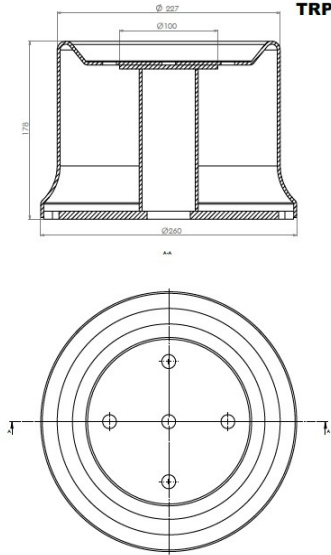

TRP-1179

TRP-1179 AIR SPRING LOWER PISTON

OEM REFERENCES		CROSS REFERENCES	
MERCEDES BENZ	946 328 15 01	VIBRACOUSTIC	V1 DK 28 F 3
		AIRTECH	30283 K
		PHOENIX	1 DK 28 F3