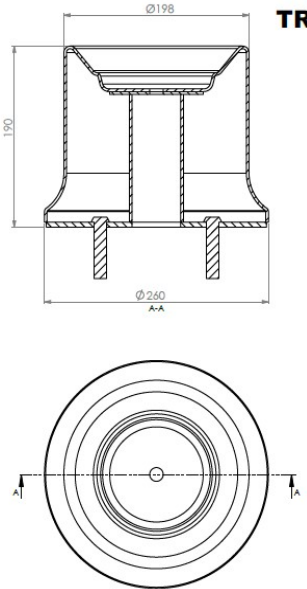

TRP-1191

TRP-1191 AIR SPRING PISTON

OEM REFERENCES		CROSS REFERENCES	
FORD CARGO	2642		
FORD	GC465580GC