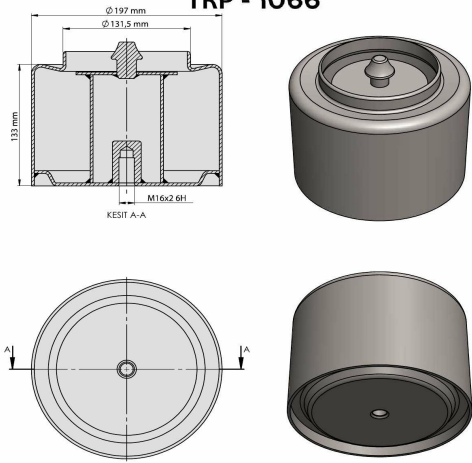

TRP - 1066

TRP-1066

DAF AIR SPRING LOWER PISTON

OEM REFERENCES		CROSS REFERENCES	
VDL BUS	1153935	BLACKTECH	RML 7998 C3
DAF	0392022	CONTITECH	887 MB K5
DAF	1141525	AIRTECH	3887 K
		VIBRACOUSTIC	V 1 DF 18-3
		FIRESTONE	W01 M58 8683
		GOOD YEAR	1R11-798
		PHOENIX	1DF 18-3