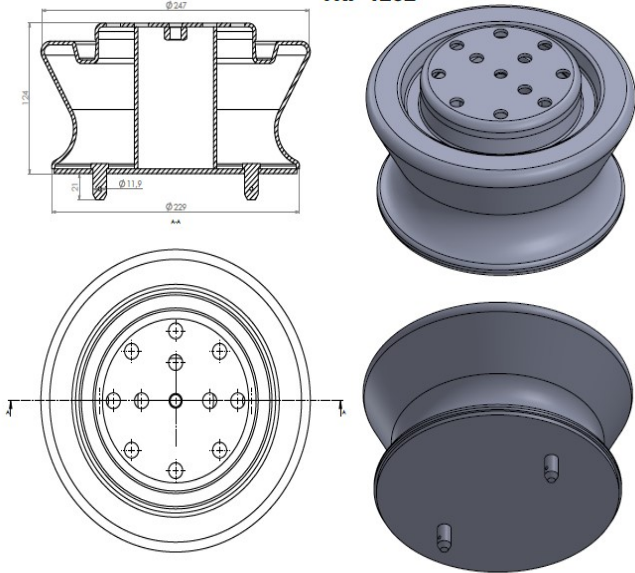

TRP-1202

TRP-1202 AIR SPRING PISTON

OEM REFERENCES		CROSS REFERENCES	
SCANIA	488266	BLACKTECH	RML 70302 C
SCANIA	144030	AIRTECH	330302 K
SCANIA	470921	FIRESTONE	W01 M58 8193