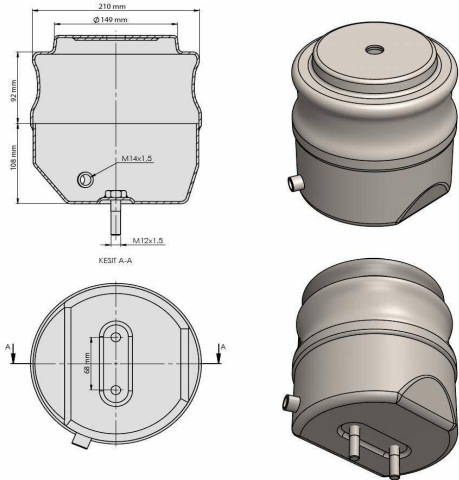

TRP - 1007

TRP-1007 MERCEDES 0403 FRONT AIR SPRING LOWER PISTON (LEFT)

OEM REFERENCES		CROSS REFERENCES	
MERCEDES	3563202343	VIBRACOUSTIC	V 1 E 23
		GOOD YEAR	9050
		CONTITECH	RZ 450-25
		PHOENIX	1 E 23
		BLACKTECH	RL 9561-36