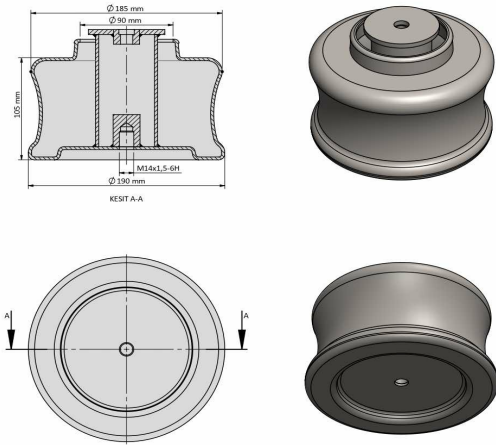

TRP - 1134

TRP-1134

OEM REFERENCES		CROSS REFERENCES