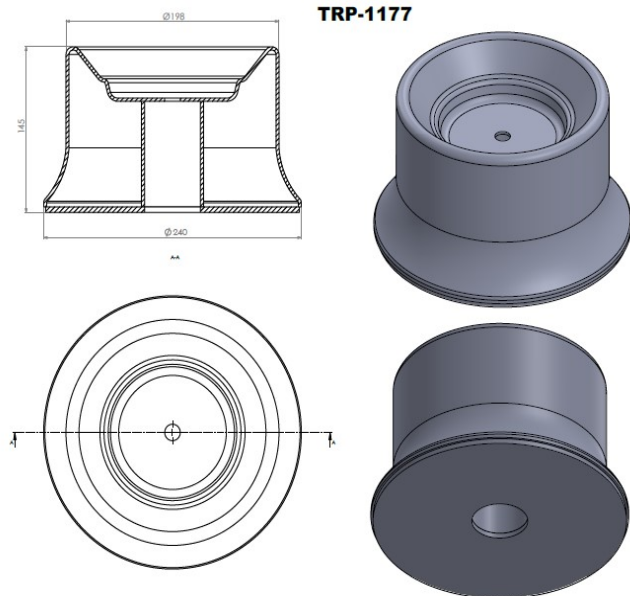

TRP-1173 AIR SPRING PISTON

OEM REFERENCES		CROSS REFERENCES	
VOLVO	61352305981	CONTITECH	4563N

TRP-1176 AIR SPRING LOWER PISTON

OEM REFERENCES		CROSS REFERENCES	

TRP-1177 AIR SPRING LOWER PISTON

OEM REFERENCES		CROSS REFERENCES	