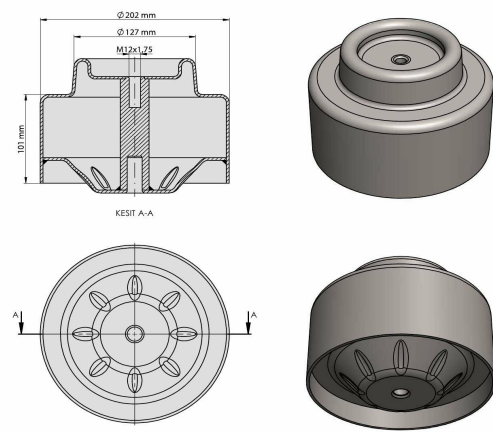

TRP - 1044

TRP-1044

MERCEDES CONNECTO REAR AIR SPRING LOWER PISTON

OEM REFERENCES		CROSS REFERENCES	
MERCEDES	0003270018	CONTITECH	644 NP 21
MERCEDES	6283200425