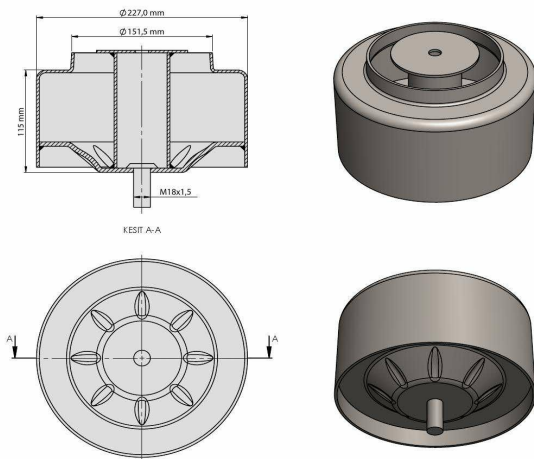

TRP - 1021

TRP-1021 OTOKAR AIR SPRING LOWER PISTON

OEM REFERENCES		CROSS REFERENCES	
OTOKAR	16N0003650AB	CONTITECH	661 NP 07
		BLACKTECH	RML 9772 C7