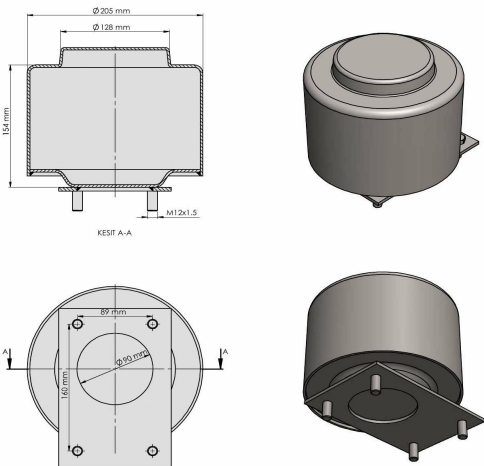

TRP-1012

TRP-1012 HYUNDAI REAR AIR SPRING LOWER PISTON