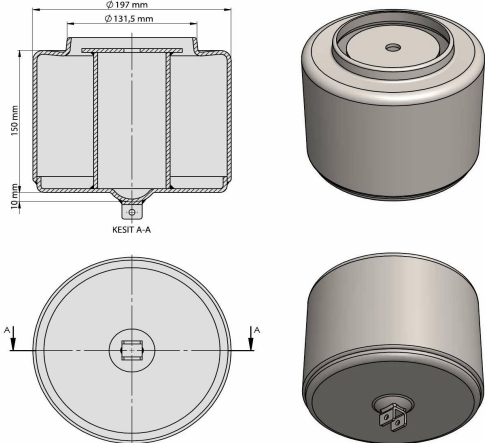

TRP - 1061

TRP-1061 VOLVO AIR SPRING LOWER PISTON

OEM REFERENCES		CROSS REFERENCES	
VOLVO	3950209	PHOENIX	1DF 22 C-1
VOLVO	1076594	CF GOMMA	ITS 300-28 206778
		FIRESTONE	W01 M58 9706
		DUNLOP	D124 B24
		CONTITECH	4713 NP02
		BLACKTECH	RML 75824 C
		AIRTECH	34713 K
		VIBRACOUSTIC	V 1 DF 22 C-1
		GOOD YEAR	1R12-762