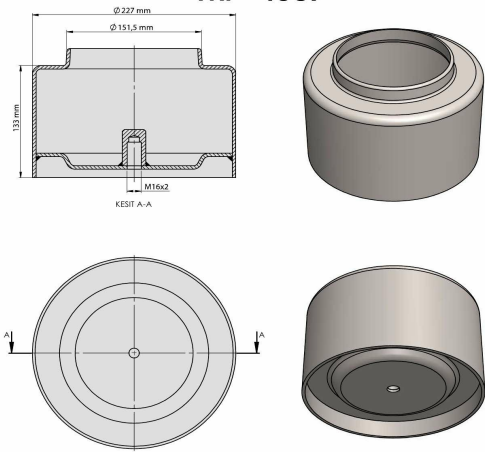

OEM REFERENCES		CROSS REFERENCES	
DAF	1697682	CONTITECH	887 M K3
DAF	1266382	FIRESTONE	W01 M58 86 82
		AIRTECH	3887-33 K

TRP - 1097

TRP-1097 DAF AIR SPRING LOWER PISTON