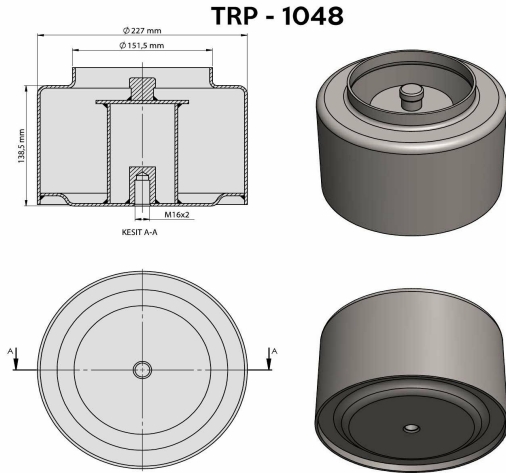

TRP-1048

DAF AIR SPRING LOWER PISTON

OEM REFERENCES		CROSS REFERENCES	
DAF	0526651	GOOD YEAR	1R12-768
		FIRESTONE	W01 M58 87 01
		CONTITECH	836 MB K6
		BLACKTECH	RML 7947 C6
		AIRTECH	3836-06K
		PHOENIX	1DF 25-15
		VIBRACOUSTIC	V 1 DF 25-15