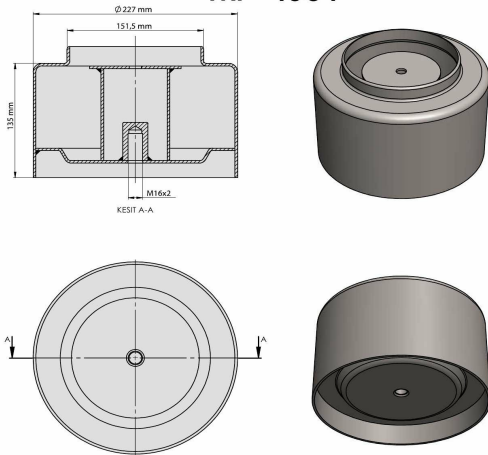

TRP - 1064

TRP-1064 DAF AIR SPRING LOWER PISTON

OEM REFERENCES		CROSS REFERENCES	
DAF	0377498	CONTITECH	836 MB K4
		FIRESTONE	W01 M58 8705
		PHOENIX	DF 25-14
		VIBRACOUSTIC	V 1 DF 25-14
		AIRTECH	3836 04K