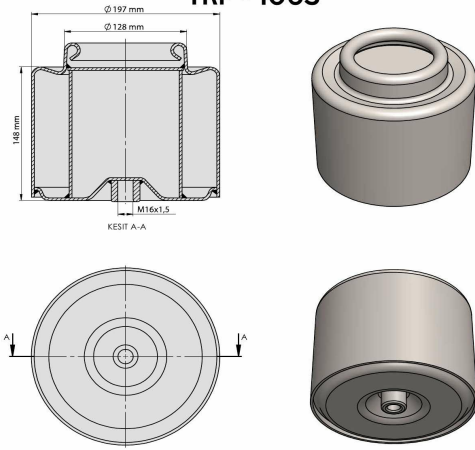

TRP - 1063

TRP-1063 AIR SPRING LOWER PISTON

OEM REFERENCES		CROSS REFERENCES	
MAN	81436010125	CONTITECH	1885 N1
MAN	81436010150	DUNLOP	D12 S07
MAN	81436010111	FIRESTONE	W01 095 0429
MAN	81436010123	CF GOMMA	1 S 270-28 97043
MAN	81436010104	AIRTECH	31885
MAN	81436010109	BLACKTECH	RL 92996
		GOOD YEAR	9003