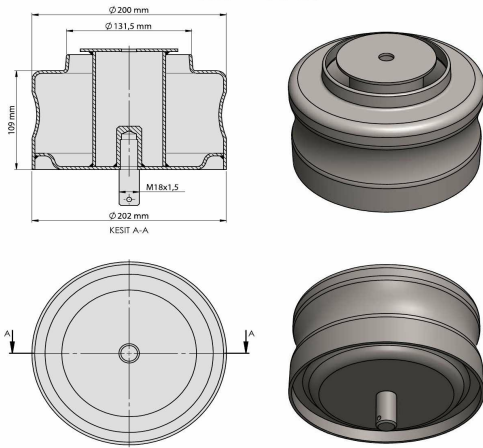

TRP - 1081

TRP-1081 AIR SPRING LOWER PISTON

OEM REFERENCES		CROSS REFERENCES	
IVECO	4703904	FIRESTONE	W01 095 0198
IVECO	4703972	DUNLOP	D11S02
VOLVO	4716989	CONTITECH	782 MB-3
VOLVO	93195986	BLACKTECH	RL 9893 C3
MERCEDES	3823277201	AIRTECH	3782
MERCEDES	5010190888	GOOD YEAR	9013
RENAULT	5000954176	PHOENIX	1 E 21 D
		VIBRACOUSTIC	V 1 E 21 D
		CF GOMMA	1S 285-25 977555