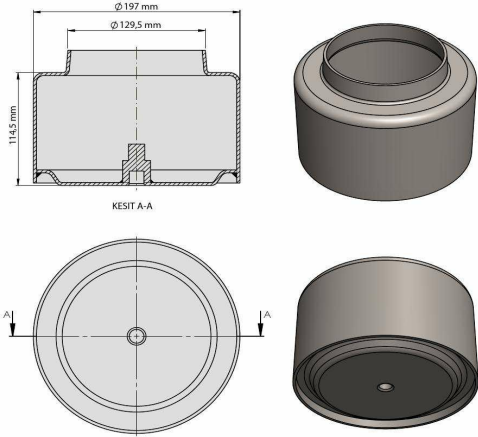

TRP-1003

TRP-1003 İKARUS FRONT AİR SPRİNG LOWER PİSTON

OEM REFERENCES

CROSS REFERENCES

OEM REFERENCES		CROSS REFERENCES	

TRP - 1004

TRP-1004 SETRA REAR AİR SPRİNG LOWER PİSTON

OEM REFERENCES