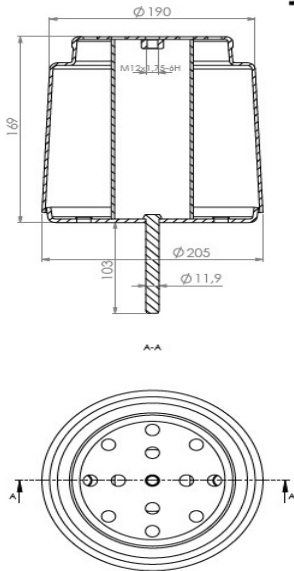

TRP-1185

TRP-1185 AIR SPRING PISTON

OEM REFERENCES		CROSS REFERENCES	
SCANIA	1440306	DUNLOPUK	01397AAP
SCANIA	492678	PHOENIX	1DF20A1
		GOODYEAR	1R11831